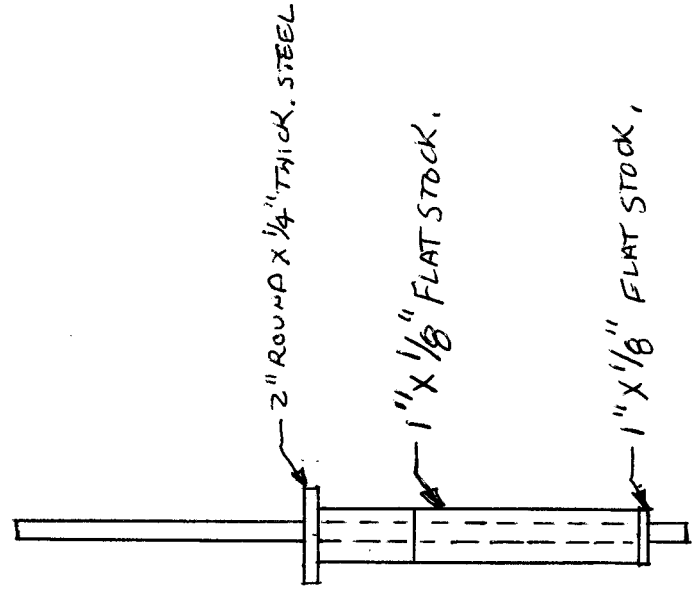

1" x 1/8" FLAT STOCK.

SWITCH THROW BAR.

2" ROUND X 1/4" THICK, STEEL

1" x 1/8" FLAT STOCK.

1" x 1/8" FLAT STOCK.

06NO13
RJK