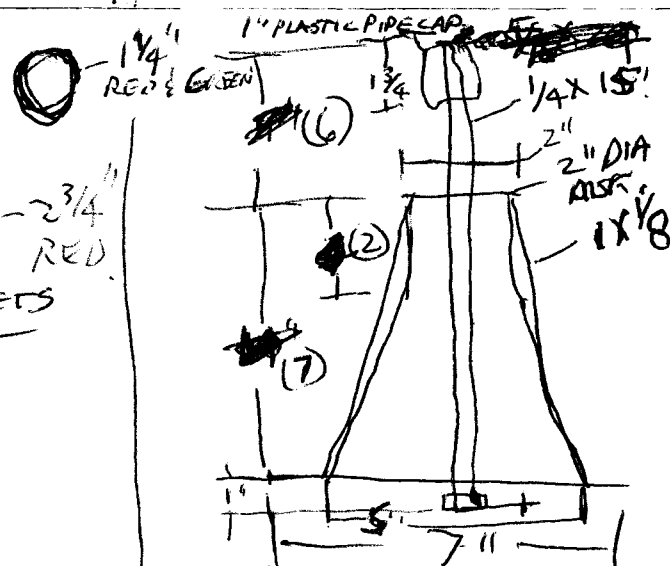

(THROW BAR)  
POINTS BAR

1 3/16\"/>

SWITCH STAND BASE.

THROW BAR

RED TARGETS

1/4\"/>

THROW ROD.