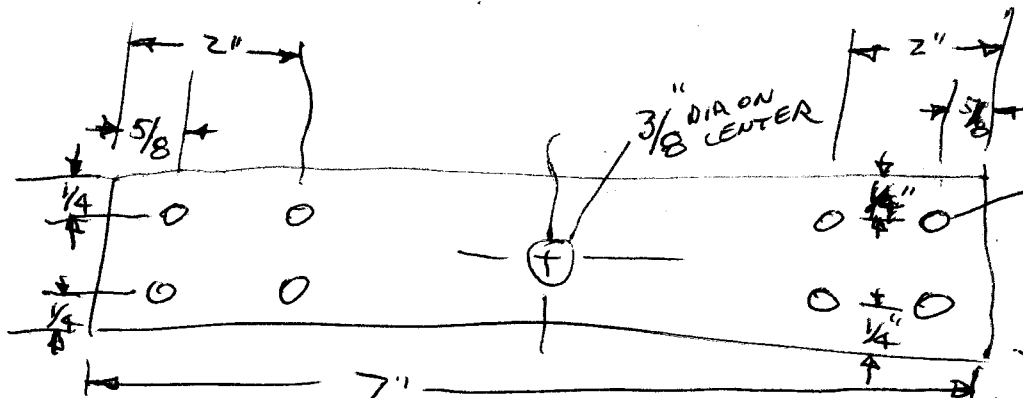

(THROW BAR)  
POINTS BAR

1 3/16\"/>

SWITCH STAND BASE.

THROW BAR

RED TARGETS

1/4\"/>

THROW ROD.