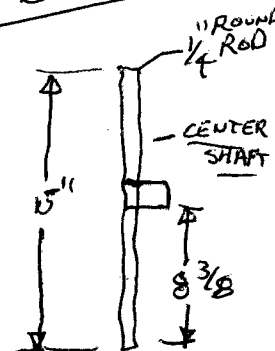

(THROW BAR)  
POINTS BAR

1 3/16\"/>

SWITCH STAND BASE.

THROW BAR

RED TARGETS

1/4\"/>

THROW ROD.